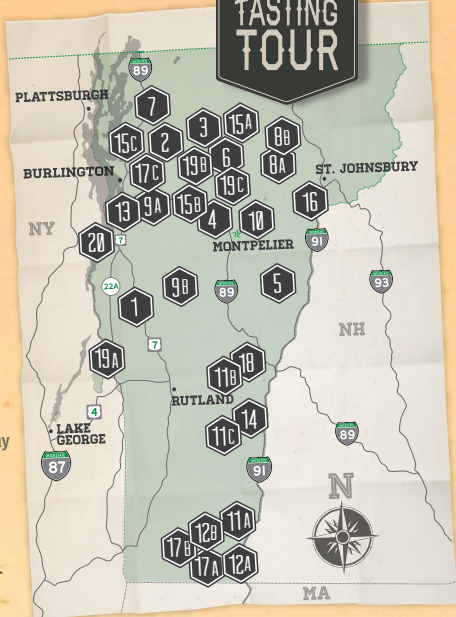

## PASSPORT

Enjoy all of the state's spirits as you sip your way through our statewide tasting tour, traversing the majestic Green Mountain State with stops along the way at each of our member distilleries. Sample local flavors as you observe the distilleries in action, visit the tasting rooms, and discover what makes each spirit unique.

# TASTING TOUR

**1 APPALACHIAN GAP DISTILLERY**  
88 Mainelli Rd, Middlebury, VT  
appalachiangap.com  
802.989.7362

**2 BLACK FLANNEL DISTILLING CO.**  
21 Essex Way Unit #207  
Essex, VT  
blackflannel.com